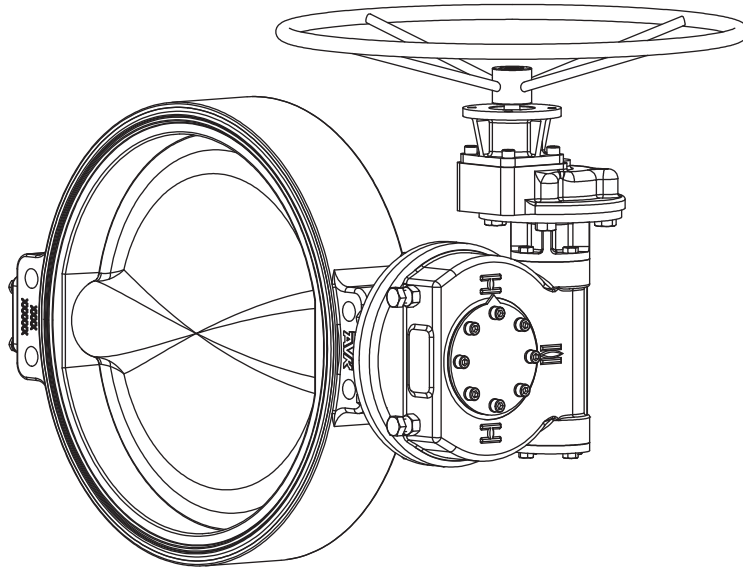

**AVK CONCENTRIC BUTTERFLY VALVE, ROTORK ACTUATION, 816/BFV/ROT/GB
 WITH VULCANIZED LINER, CLASS 150B&250B - ABOVE GROUND WAF**
 Wafer Ends - Valve Sizes 3" - 20"

Use:
 For water to maximum 160°F.

Tests:
 Hydraulic tests to AWWA C504:

	150B	250B
Shell Test:	300 PSI	500 PSI
Seat Test:	150 PSI	250 PSI

Approvals:
 Certified to: ANSI/NSF 61, ANSI/NSF 372

Standard Materials:

Body	Ductile iron ASTM A536 with vulcanized EPDM liner
Coating	Two Component, High Solids Epoxy
Stems	Standard: 17-4PH Stainless steel ASTM A564
Bushings	Copper alloy ASTM B505
Disc	Ductile iron ASTM A536 with Ni-Cu seat
Mounting hardware, Set Screw	Stainless steel
O-rings	ASTM D2000 Buna "N" nitrile rubber

AVK CONCENTRIC BUTTERFLY VALVE, ROTORK ACTUATION, 816/BFV/ROT/GB WITH VULCANIZED LINER, CLASS 150B&250B - ABOVE GROUND WAF

Wafer Ends - Valve Sizes 3" - 20"

Component List:

801. Body	811. Gearbox	818. Stem Plate	825. End Plate
804. Upper Shaft O-ring	812. Hand Wheel	819. O-ring Retainer	826. End Plate Washers
805. Drive Shaft	814. Gearbox Bolt	820. Stem-Disc Screws	827. End Plate Bolts
806. Stub Shaft	815. Gearbox Washer	821. Axial Bearing	828. Stem Plug O-ring
807. Disc	816. Hand Wheel Set Screw*	822. Bearing Adjustment Screws*	829. Stem Plug
810. Gearbox Key*	817. Stem Plate Retaining Screws	824. End Plate O-ring	