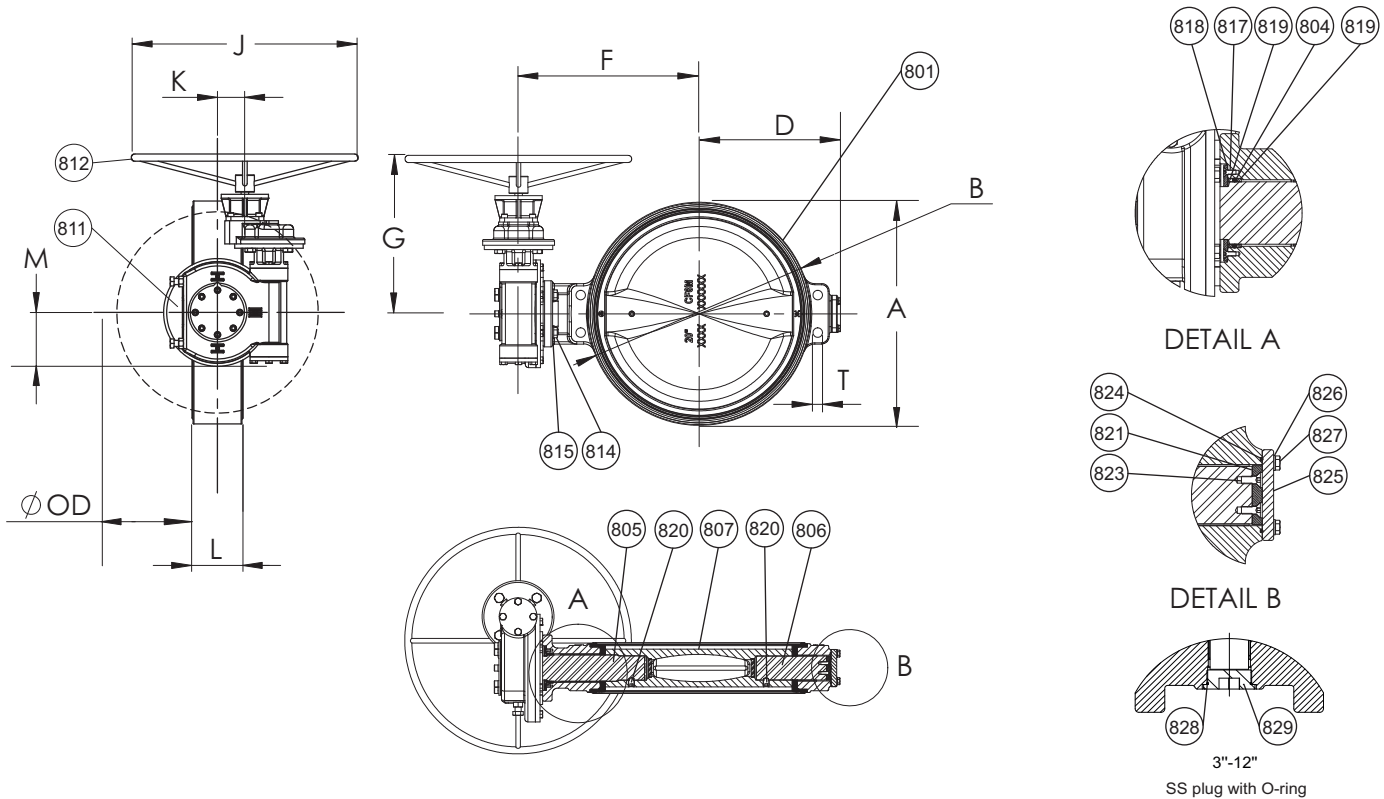

AVK CONCENTRIC BUTTERFLY VALVE, ROTORK ACTUATION, 816/BFV/ROT/GB WITH VULCANIZED LINER, CLASS 150B&250B - ABOVE GROUND WAF

Wafer Ends - Valve Sizes 3" - 20"

Component List:

801. Body	811. Gearbox	818. Stem Plate	825. End Plate
804. Upper Shaft O-ring	812. Hand Wheel	819. O-ring Retainer	826. End Plate Washers
805. Drive Shaft	814. Gearbox Bolt	820. Stem-Disc Screws	827. End Plate Bolts
806. Stub Shaft	815. Gearbox Washer	821. Axial Bearing	828. Stem Plug O-ring
807. Disc	816. Hand Wheel Set Screw*	822. Bearing Adjustment Screws*	829. Stem Plug
810. Gearbox Key*	817. Stem Plate Retaining Screws	824. End Plate O-ring	

* Not shown

Ref No.	Size	A	B	D	F	G	J	K	L	M	T	ØOD	TURNS TO OPEN		SHPG.	WT. LBS.
													150/250			
816-080-WAF-RGB	3"	5.31"	2.20"	3.75"	6.86"	7.91"	7.87"	2.80"	2.12"	6.73"	NA	0.47"	9/9		32	
816-100-WAF-RGB	4"	6.42"	3.29"	4.50"	7.38"	7.91"	7.87"	2.80"	2.37"	6.73"	NA	0.84"	9/9		38	
816-150-WAF-RGB	6"	8.27"	5.30"	5.50"	8.66"	7.91"	7.87"	2.80"	2.93"	6.73"	0.88"	1.56"	9/9		49	
816-200-WAF-RGB	8"	10.51"	7.46"	6.75"	9.69"	10.35"	7.87"	3.38"	3.06"	6.73"	0.88"	2.50"	10/10		75	
816-250-WAF-RGB	10"	12.75"	9.51"	8.00"	11.30"	10.35"	11.81"	3.38"	3.24"	6.73"	1.00"	3.40"	10/10		101	
816-300-WAF-RGB	12"	14.76"	11.53"	9.50"	12.29"	10.35"	11.81"	3.38"	3.53"	6.73"	1.00"	4.27"	10/10		114	
816-350-WAF-RGB	14"	17.36"	13.48"	10.70"	14.02"	11.73"	15.75"	3.38"	3.95"	6.73"	1.13"	5.05"	10/10		157	
816-400-WAF-RGB	16"	19.76"	15.46"	12.28"	14.02"	11.73"	15.75"	3.38"	4.29"	6.73"	1"-8UNC-2B	5.88"	10/10		222	
816-450-WAF-RGB	18"	21.85"	17.42"	13.56"	16.94"	11.73"	23.62"	4.11"	4.76"	9.31"	1-1/8"-7UNC-2B	6.65"	10/12		341	
816-500-WAF-RGB	20"	24.13"	19.36"	14.70"	18.98"	16.54"	23.62"	5.35"	5.28"	9.31"	1-1/8"-7UNC-2B	7.39"	12/24		413